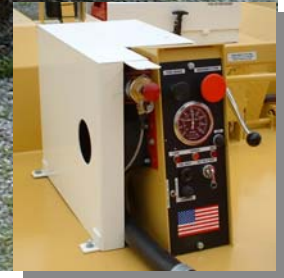

MAC-8DI Diesel Transporter

Four Wheel
Wet Disc Brakes!

Soft Ride
Suspension!

- Four-wheel fully enclosed spring applied wet disc brakes.
- Soft Ride five point rubber mounted front suspension with Air-Ride.
- Hydrostatic transmission with 6000# planetary wheel units
- MSHA approved ISUZU engine 41 HP.
- Twelve passenger capacity.
- Automatic parking brake.
- Speed: 11 1/2 MPH. Grade Ability at Max speed 15%.
- Manual or Automatic/Manual Fire Suppression system.
- Engine in rear provides traction and ease of service.